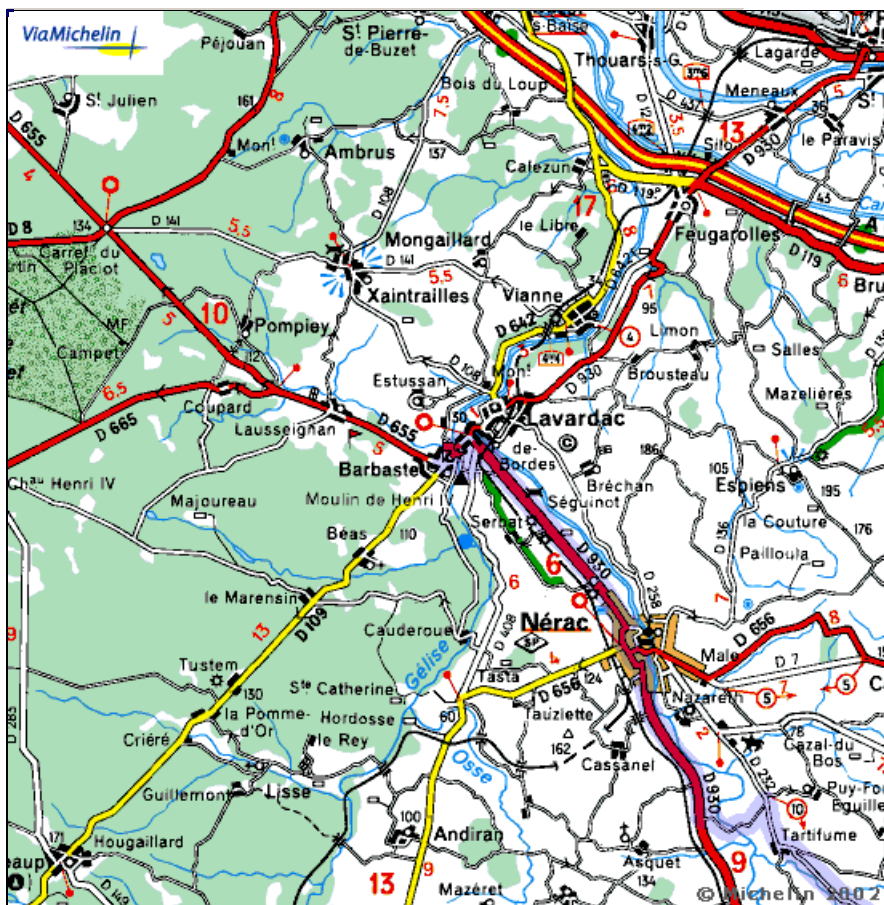

To print this page, use the "Print" button on your browser

[Return to the map](#)

Toulouse - Barbaste , Departure on **22/03/2002** at **0h00** Departure on **22/03/2002** at **0h00**
90 mi in 3h17 (0 mi by motorway/highway in 0h00)

Add your comments

Text input field with scrollbars for comments.

[Return to the map](#)

Copyright ViaMichelin 2001