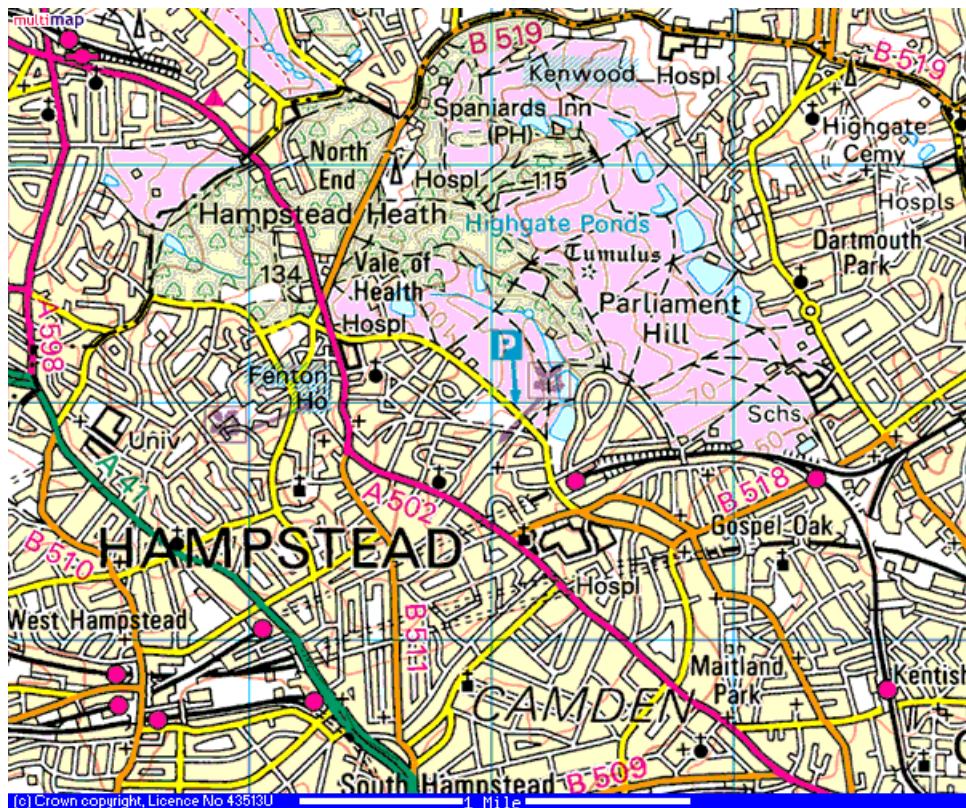

multimap.com

A Multimap Map of NW3 at 1:25000 Scale

Multimap.com is the European leader in online mapping services.

We hope that you find Multimap's mapping services helpful and easy to use. Please note, however, that the maps should be used as a guide only. In particular, the red circle may indicate the centre of the area covered by the postcode selected, rather than the precise location of an address. Multimap.com and its suppliers assume no responsibility for any loss or delay resulting from use of our services. If you do find an error or omission, please let us know; we try to provide the best service possible. Please also note that Multimap grants you permission to make up to 10 copies of our maps for personal use only; if you require more copies, please write to info@multimap.com with your request.