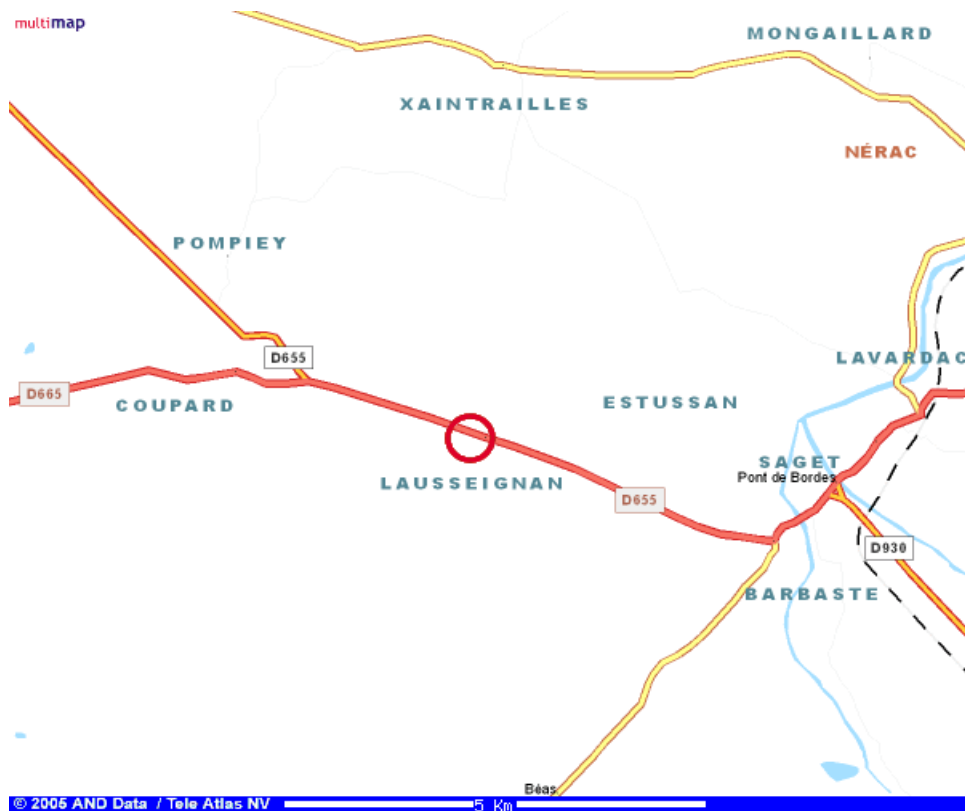

multimap.com

A Multimap Map of Lausseignan, Barbaste, 47230 lausseignan at 1:50000 Scale

Multimap.com is the European leader in online mapping services.

We hope that you find Multimap's mapping services helpful and easy to use. Please note, however, that the maps should be used as a guide only. In particular, the red circle may indicate the centre of the area covered by the postcode selected, rather than the precise location of an address. Multimap.com and its suppliers assume no responsibility for any loss or delay resulting from use of our services. If you do find an error or omission, please let us know; we try to provide the best service possible. Please also note that Multimap grants you permission to make up to 10 copies of our maps for personal use only; if you require more copies, please write to info@multimap.com with your request.